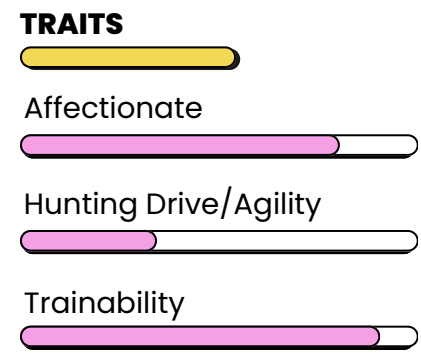

LUCY

"STUDLEY HILL'S LOUISIANA LUCY"

Born : 4/2021
 Gender : Female
 Color: : Dark Golden (red)
 Weight : 50 lbs

PERSONALITY

embark Results

prcd-PRA: **Clear**
 PRA1: **Clear**
 PRA2: **Clear**
 ICT: **Clear**
 DM: **Clear**
 NCL: **Clear**

OFA Certified
 Hips - **Fair**
 Elbows - **Normal**
 Eyes - **Normal**
 Heart - **Normal**

Lucy is our pride and joy. She is an AKC purebred golden retriever known by many local adults and children for her gentleness, calm demeanor, and loving nature. Lucy is an accomplished retriever: she has received several awards and recognition for her service work in providing Animal-Assisted Therapy to local University students. Lucy has a great "off-switch", which makes her a wonderful companion and overall family dog. Children and puppies are her absolute favorite! Her favorite activities include snuggling on the couch and going for long walks in the woods.