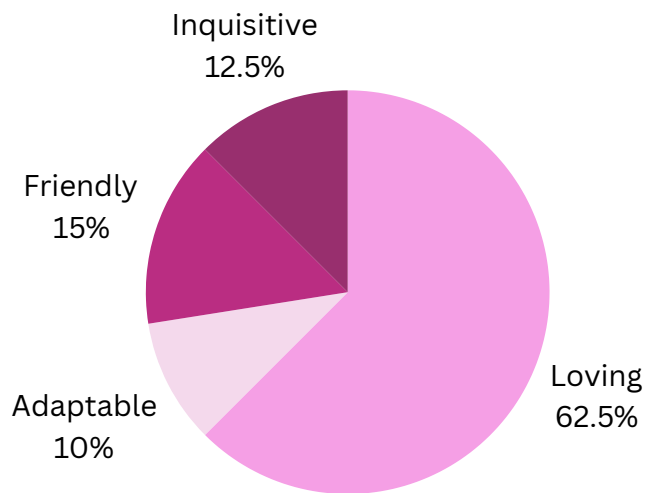

LUCY

"STUDLEY HILL'S LOUISIANA LUCY"

Born : 4/2021
 Gender : Female
 Color: : Dark Golden (red)
 Weight : 50 lbs

PERSONALITY

embark Results

prcd-PRA: **Clear**
 PRA1: **Clear**
 PRA2: **Clear**
 ICT: **Clear**
 DM: **Clear**
 NCL: **Clear**

OFA Certified
 Hips - **Fair**
 Elbows - **Normal**
 Eyes - **Normal**
 Heart - **Normal**

Lucy is our pride and joy. She is an AKC purebred golden retriever known by many local adults and children for her gentleness, calm demeanor, and loving nature. Lucy is an accomplished retriever: she has received several awards and recognition for her service work in providing Animal-Assisted Therapy to local University students. Lucy has a great "off-switch", which makes her a wonderful companion and overall family dog. Children and puppies are her absolute favorite! Her favorite activities include snuggling on the couch and going for long walks in the woods.